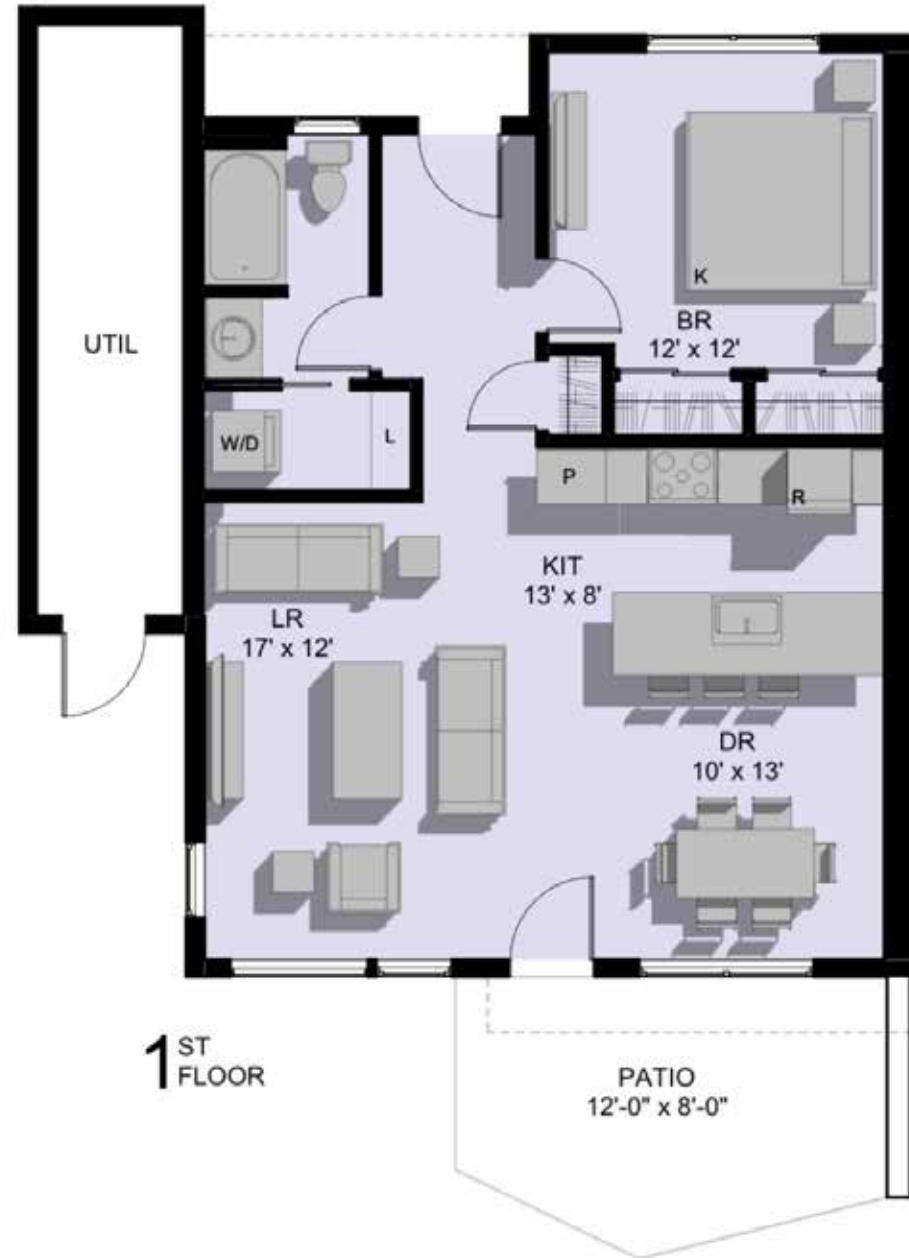

Two Bedroom Townhouses

Unit 2A & 2H