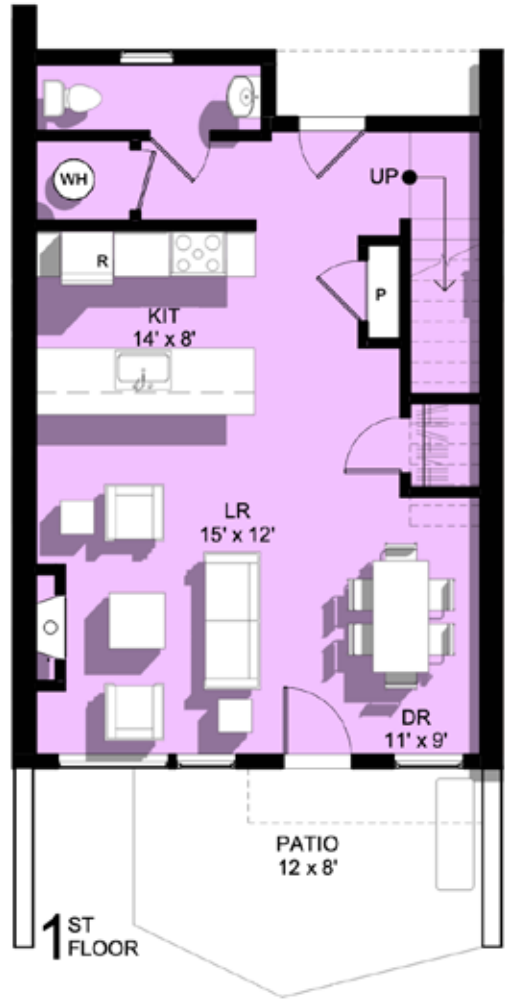

Two Bedroom Townhouses

Unit 2B thru & 2G