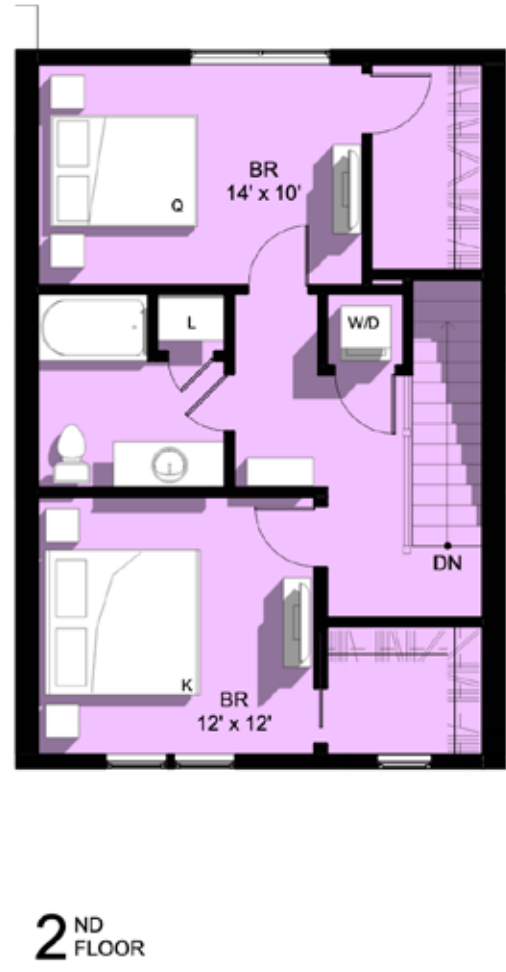

6 x Two BR/ BA Townhouses

Community Park and Neighborhood

Spacious Two Floor Units: Two Bedrooms/ Living Room/ Kitchen/ Two Bathrooms

TWO BEDROOM/ BATHROOM LAYOUT

With a spacious living area and modern features you'll find the ideal townhouse to call home while reducing your carbon footprint. Enjoy the tranquil atmosphere and proximity to local amenities, making it a great investment opportunity.

Classic Modern Living without the Maintenance. Two bedroom units feature 1341 sq ft of living space.

Luxury Living

- + 9 ft Ceilings
- + Solar Array
- + Hardwood Floors
- + Gas Fireplace

Two Bedroom Townhouses

Unit 2B thru & 2G

Two Bedroom Townhouses

Unit 2A & 2H

WWW.FINDYOURMAINEHOME.COM
207.232.6127

Two Bedroom Townhouses